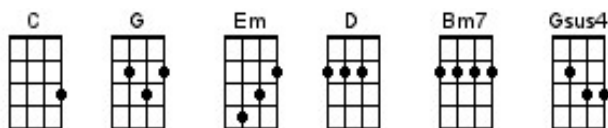

Bass . . Bass . .

INTRO: 1,2 1,2,3,4:- [Em///] [C///] [G///] [D///] [G///] [G///]

You can play 'C'
instead of 'Gsus4'

[G] Someone told me long ago [Gsus4] [G] there's a calm before the storm,
I [D] know, it's been coming [G] for some time [G//] [Gsus4]

[G] When it's over so they say, [Gsus4] [G] It'll rain a sunny day,
I [D] know, Shinin' down like [G] water [G7]

[C] I wanna [D] know, have you [G/] ever [Bm7/] seen the [Em/] rain [D/]

[C] I wanna [D] know, have you [G/] ever [Bm7/] seen the [Em/] rain [D/]

[C] Comin' [D] down on a sunny [G] day [G//] [Gsus4] [G///] [G//] [Gsus4]

[G] Yesterday and days before, [Gsus4] [G] sun is cold and rain is hard

I [D] know, been that way for [G] all my time [G//] [Gsus4]

[G] 'Til forever on it goes [Gsus4] [G] through the circle fast and slow,

I [D] know, it can't stop, I [G] wonder [G7]

[C] I wanna [D] know, have you [G] ever [Bm7] seen the [Em/] rain [D/]

[C] I wanna [D] know, have you [G] ever [Bm7] seen the [Em/] rain [D/]

[C] Comin' [D] down on a sunny [G] day [G7]

INSTRUMENTAL: (Alternative is to sing first two verses again)

~~[C] I wanna [D] know, have you [G] ever [Bm7] seen the [Em/] rain [D/]~~

~~[C] I wanna [D] know, have you [G] ever [Bm7] seen the [Em/] rain [D/]~~

~~[C] Comin' [D] down on a sunny [G] day [G7]~~

[C] I wanna [D] know, have you [G] ever [Bm7] seen the [Em/] rain [D/]

[C] I wanna [D] know, have you [G] ever [Bm7] seen the [Em/] rain [D/]

[C] Comin' [D] down on a sunny [G///] day [G//] [Gsus4] [G///] [G//] [Gsus4] [G↓~]

[Gsus4] is a
Single beat